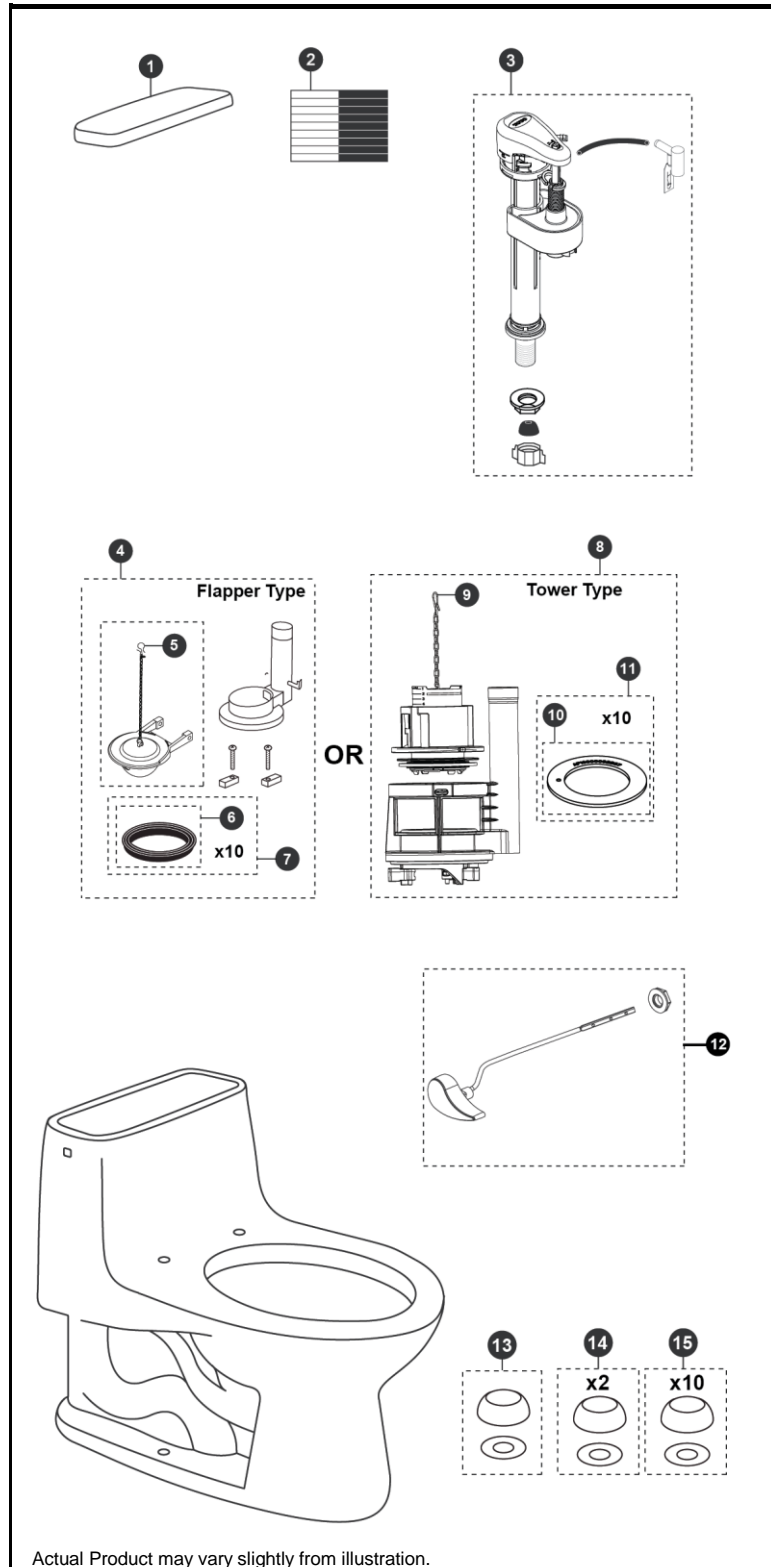

Eco Ultramax® 1.28 Gpf Toilet, Round, E-Max®, 12" Rough-In

Item	Part	Description
1	TCU854CRE#01	Tank Lid w/ Velcro Tape - Cotton
	TCU854CRE#03	Tank Lid w/ Velcro Tape - Bone
	TCU854CRE#11	Tank Lid w/ Velcro Tape - Colonial White
	TCU854CRE#12	Tank Lid w/ Velcro Tape - Sedona Beige
	TCU854CRE#51	Tank Lid w/ Velcro Tape - Ebony
2	THU107	Velcro Tape
3	TSU51A	Fill Valve
4	THU251P	Flush Valve Assembly w/ Flapper
5	THU500S	Flapper w/ Chain
6	9BU002E	Flush Valve Gasket
7	THU097	Flush Valve Gasket (10 pieces)
8	THU453.10C-A	Drain Valve
9	THU440-A	Flush Tower
10	THU407	Seal Gasket (1 piece)
11	THU370	Seal Gasket (10 piece)
12	THU004#01	Trip Lever - Cotton
	THU004#03	Trip Lever - Bone
	THU004#11	Trip Lever - Colonial White
	THU004#12	Trip Lever - Sedona Beige
	THU004#51	Trip Lever - Ebony
	THU004#CP	Trip Lever - Chrome Plated
13	THU044#01	Bolt Cap Set - Cotton (1 set)
	THU044#03	Bolt Cap Set - Bone (1 set)
	THU044#11	Bolt Cap Set - Colonial White (1 set)
	THU044#12	Bolt Cap - Sedona Beige
	THU044#51	Bolt Cap - Ebony
14	THU044S#01	Bolt Cap Set - Cotton (2 pieces)
	THU044S#03	Bolt Cap Set - Bone (2 pieces)
	THU044S#11	Bolt Cap Set - Colonial White (2 pieces)
	THU044S#12	Bolt Cap Set - Sedona Beige (2 pieces)
	THU044S#51	Bolt Cap Set - Ebony (2 pieces)
15	THU098#01	Bolt Cap & Base (20 pieces) - Cotton
	THU098#03	Bolt Cap & Base (20 pieces) - Bone
	THU098#11	Bolt Cap & Base (20 pieces) - Colonial White
	THU098#12	Bolt Cap & Base (20 pieces) - Sedona Beige
	THU098#51	Bolt Cap & Base (20 pieces) - Ebony

Note:

Product Number Explanations

One-Piece Toilet

(MS) Toilet & Seat Combination
(CST) Gravity Type Toilet
(853) Toilet Model
(113) Seat Model
(E) E-Max®
(T) Drain Valve Tower

Colors

(#01) Cotton
(#03) Bone
(#11) Colonial White
(#12) Sedona Beige